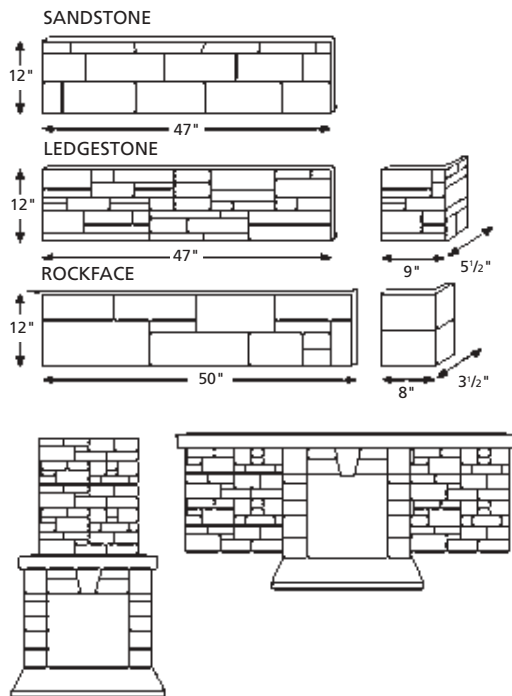

ROCK-LITE

LEDGESTONE

ROCKFACE

SANDSTONE

Rock-Lite is a line of durable lightweight urethane fireplace mantel surrounds that are reproduced from real stone providing near exact replicas of the actual materials. These surrounds are an excellent substitute for traditional stone. They are designed to fit all gas or electric fireboxes up to 38-1/2" high by 42" wide. Each Rock-lite mantel surround includes two legs, a breastplate and shelf. Simple adjustments can be made to accommodate smaller fireboxes. Installation is very simple and can be done in minutes with only glue and screws. Optional hearths, facing panels and trim are available.

LEDGESTONE

All three mantel surrounds are shown with optional hearth.

(Shown at right: Sand with Buff keystone)
 Also available in Silver with Sand keystones below)

SANDSTONE

Facing Panels & Corner Pieces